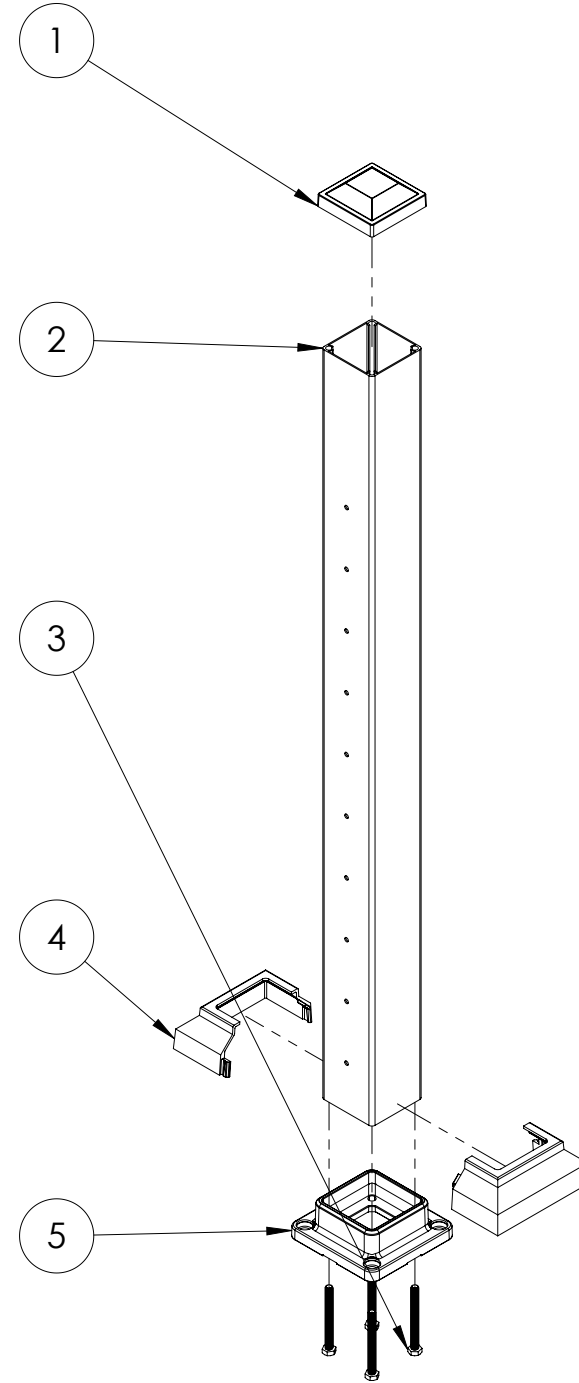

4

3

2

1

ITEM NO.	PART NUMBER	DESCRIPTION	QTY.
1	CC04430	3" POST CAP	1
2	PO043337	3" X 36" INLINE POST	1
3	SS009880	M8 X 80 POST BOLT SS	4
4	BC015305	3" POST SKIRT	1
5	BP04450	3" BASE PLATE	1

COLOR OPTIONS	
PART NUMBER	COLOR
PC441736B	BLACK
PC441736W	WHITE
PC441736Z	BRONZE

REVISIONS - BALLOONS DENOTE CHANGES			
REV.	DESCRIPTION	DATE	APPROVED
A		03/12/2024	ZAG

UNLESS OTHERWISE SPECIFIED:	NAME	DATE
DIMENSIONS ARE IN INCHES	DRAWN	VINH 03/12/24
TOLERANCES:	CHECKED	
FRACTIONAL ±	ENG APPR.	
ANGULAR: MACH ± BEND ±	MFG APPR.	
TWO PLACE DECIMAL ±		
THREE PLACE DECIMAL ±		
INTERPRET GEOMETRIC TOLERANCING PER:	THIRD ANGLE PROJECTION:	
MATERIAL	PROPRIETARY AND CONFIDENTIAL	
FINISH	THE INFORMATION CONTAINED IN THIS DRAWING IS THE SOLE PROPERTY OF UltraLox. ANY REPRODUCTION IN PART OR AS A WHOLE WITHOUT THE WRITTEN PERMISSION OF UltraLox.	
DO NOT SCALE DRAWING		

TITLE: SHOP DRAWING, WILLIAMS 3" X 36" POST, CABLE INLINE POST		
SIZE	DWG. NO.	REV
B	PC441736	A
SCALE: 1:12 WEIGHT:		SHEET 1 OF 1

4

3

2

1

B

B

A