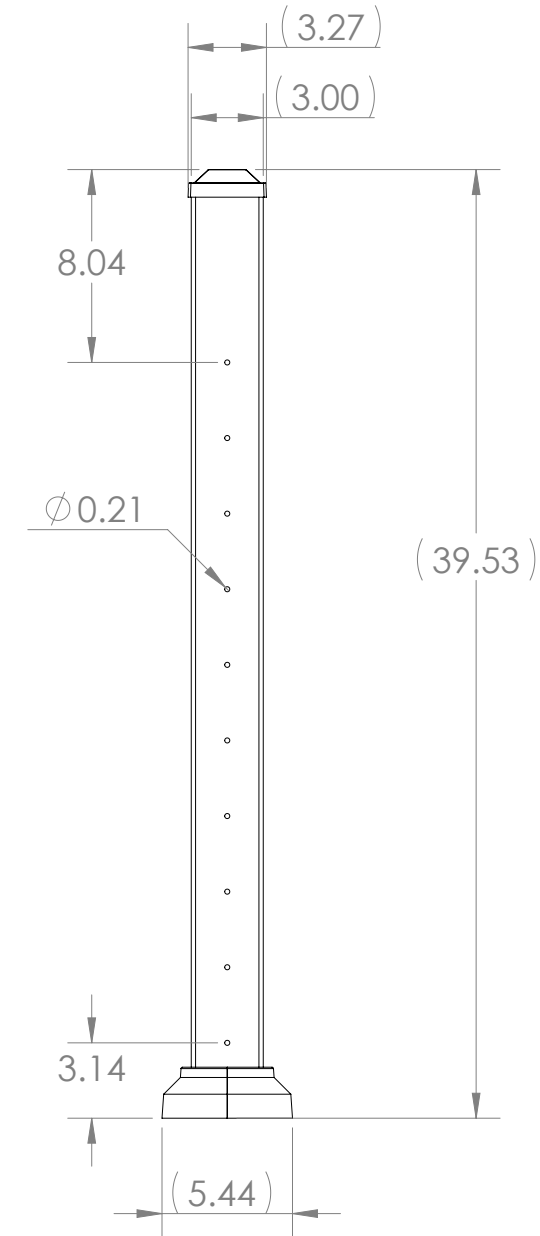

4

3

2

1

ITEM NO.	PART NUMBER	DESCRIPTION	QTY.
1	CC04430	3" POST CAP	1
2	PO043337	3" X 36" INLINE POST	1
3	SS009880	M8 X 80 POST BOLT SS	4
4	BC015305	3" POST SKIRT	1
5	BP04450	3" BASE PLATE	1

COLOR OPTIONS	
PART NUMBER	COLOR
PC441736B	BLACK
PC441736W	WHITE
PC441736Z	BRONZE

REVISIONS - BALLOONS DENOTE CHANGES			
REV.	DESCRIPTION	DATE	APPROVED
A		03/12/2024	ZAG

UNLESS OTHERWISE SPECIFIED:	NAME	DATE
DIMENSIONS ARE IN INCHES	DRAWN	VINH 03/12/24
TOLERANCES:	CHECKED	
FRACTIONAL ±	ENG APPR.	
ANGULAR: MACH ± BEND ±	MFG APPR.	
TWO PLACE DECIMAL ±		
THREE PLACE DECIMAL ±		
INTERPRET GEOMETRIC TOLERANCING PER:	THIRD ANGLE PROJECTION:	
MATERIAL	PROPRIETARY AND CONFIDENTIAL	
FINISH	THE INFORMATION CONTAINED IN THIS DRAWING IS THE SOLE PROPERTY OF UltraLox. ANY REPRODUCTION IN PART OR AS A WHOLE WITHOUT THE WRITTEN PERMISSION OF UltraLox.	
DO NOT SCALE DRAWING		

TITLE: SHOP DRAWING, WILLIAMS 3" X 36" POST, CABLE INLINE POST		
SIZE	DWG. NO.	REV
B	PC441736	A
SCALE: 1:12 WEIGHT:		SHEET 1 OF 1

4

3

2

1

B

B

A